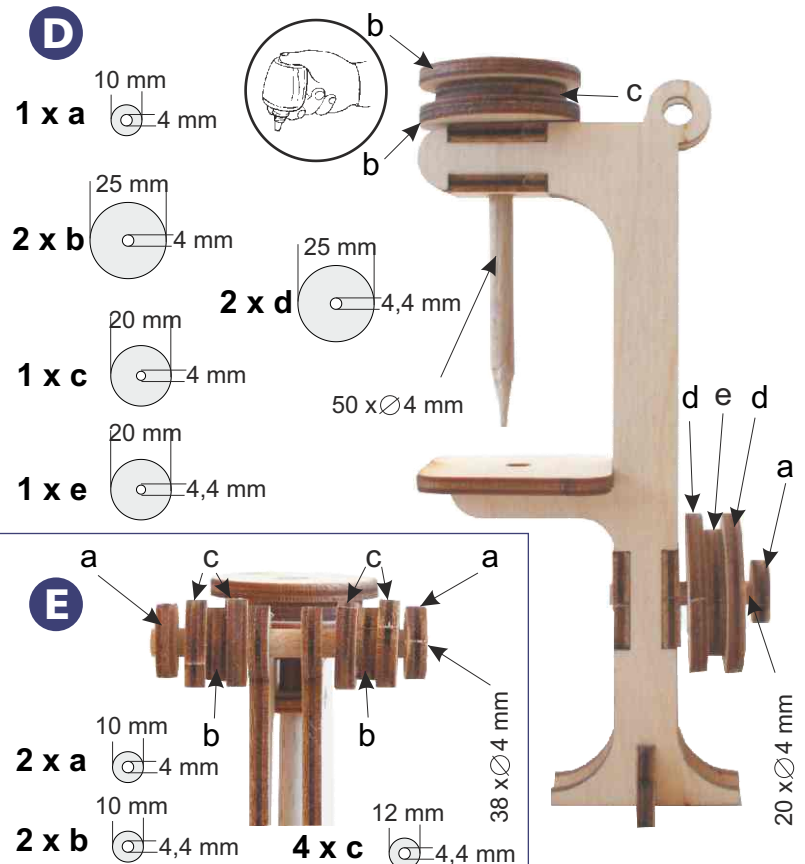

8+

No. 39502

SOL-EXPERT group, C.Reply - Mehlistrasse 19 - D-88255 Baidnt
Tel.: +49 (0)7502 - 94115-0 - Fax: +49 (0)7502 - 94115-99
info@sol-expert-group.de - www.sol-expert-group.de

MADE IN EUROPE

H**I**