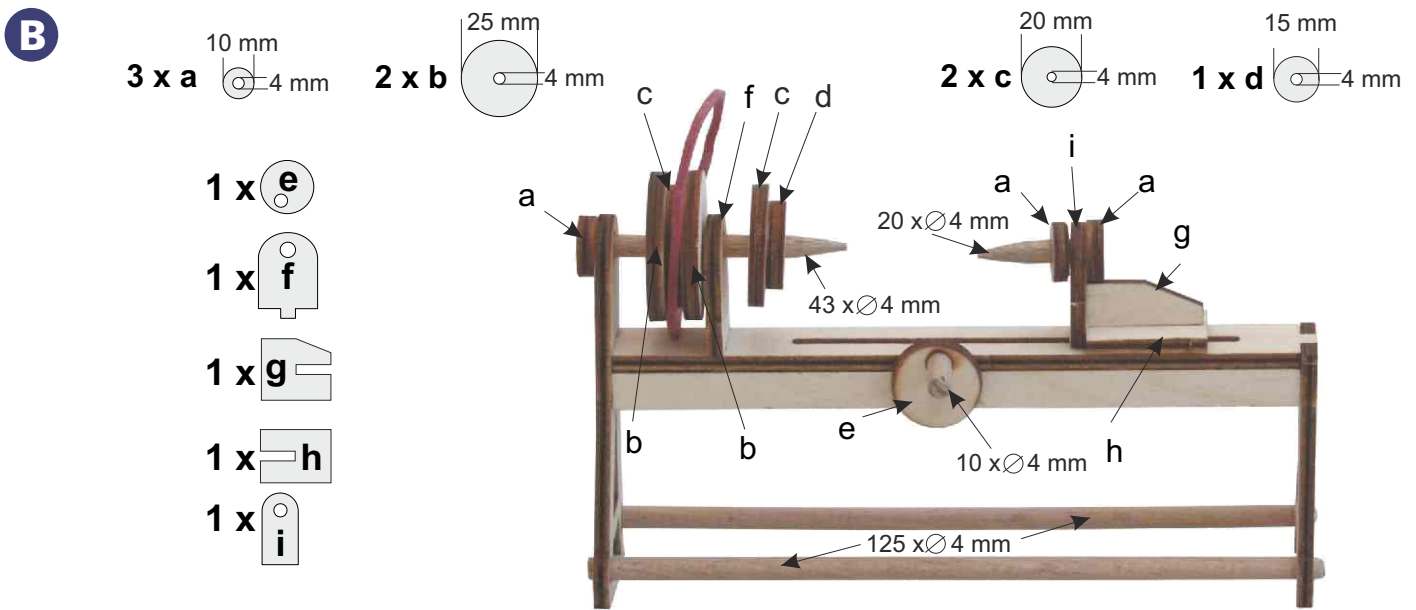

8+

No. 39502

SOL-EXPERT group, C.Reply - Mehlistrasse 19 - D-88255 Baidnt
Tel.: +49 (0)7502 - 94115-0 - Fax: +49 (0)7502 - 94115-99
info@sol-expert-group.de - www.sol-expert-group.de

MADE IN EUROPE

H**I**