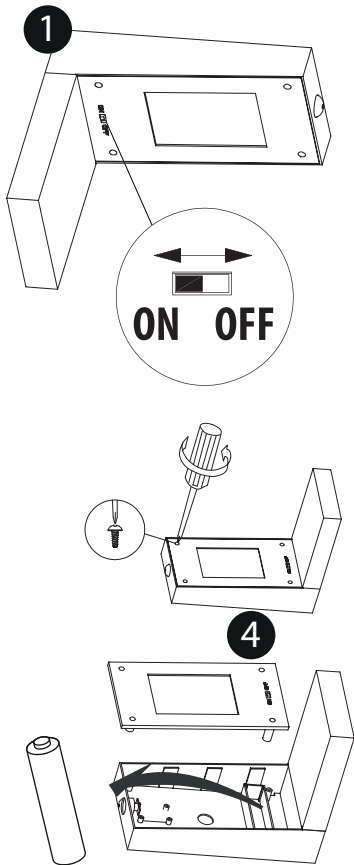

Luxform Global BV Transportstraat 1 8263 BW Kampen The Netherlands

LUXFORM

LIGHTING

HIGH LUMEN SOLAR
LuxBright
LUMEN
20-100

Alberta Post light

INCLUDED
 4x 4x

Max. 20 Lumen standby illuminated time is 30 hours on a **fully charged battery**, this depending on the number of 100 Lumen switching moments.
 Max. 100 Lumen illuminated time is 150 minutes with a **fully charged battery**.
 Equivalent to 300 switching moments of 30 sec. (fixed setting).