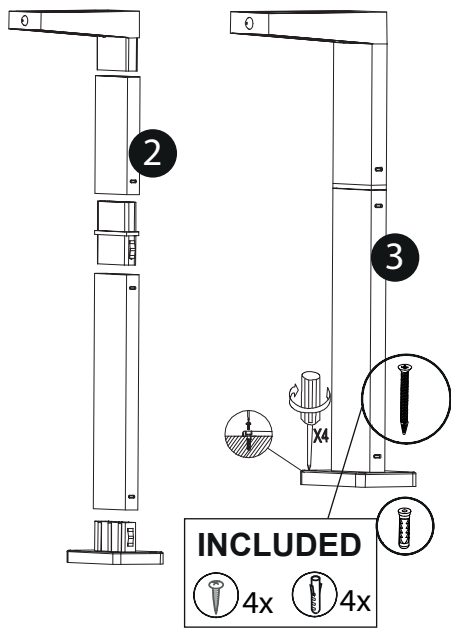

Luxform Global BV Transportstraat 1 8263 BW Kampen The Netherlands

LUXFORM

LIGHTING

HIGH LUMEN SOLAR
LuxBright
LUMEN
20-100

Alberta Post light

INCLUDED
 4x 4x

Max. 20 Lumen standby illuminated time is 30 hours on a **fully charged battery**, this depending on the number of 100 Lumen switching moments.
 Max. 100 Lumen illuminated time is 150 minutes with a **fully charged battery**.
 Equivalent to 300 switching moments of 30 sec. (fixed setting).

M14